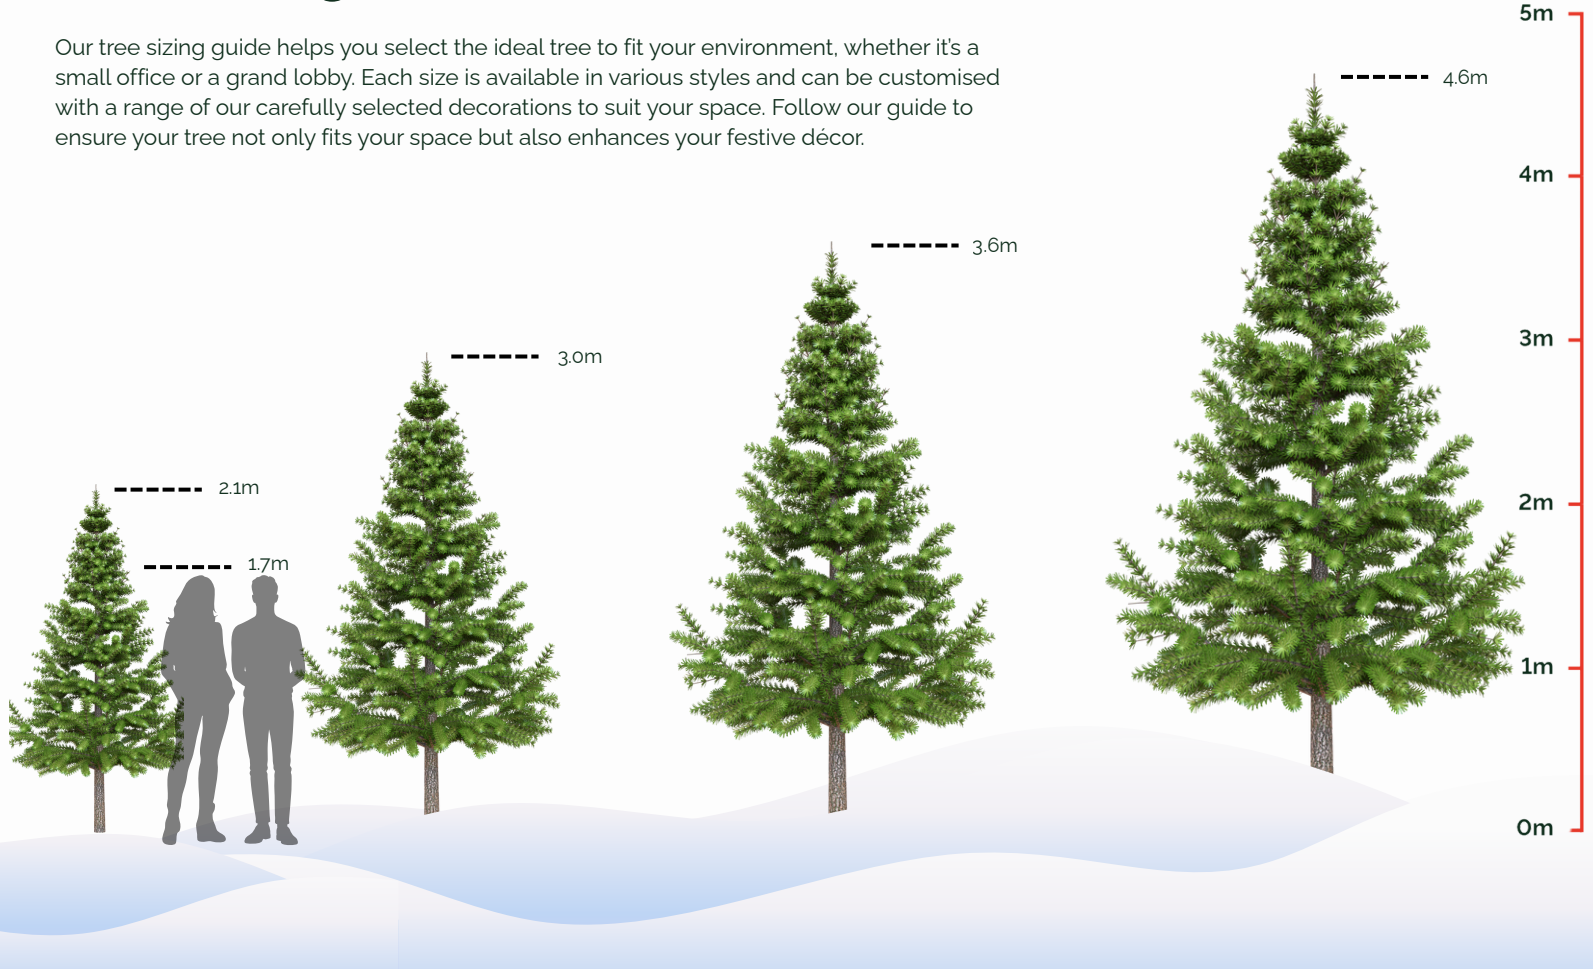

Luxury Range Sizes

2.1m

“The team were so fast and **efficient** in putting up the decorations and cleaning up after themselves. The staff commented on how **beautiful** the trees looked, especially the inside tree.”

Signature Christmas Tree **New for 2026!**

Mulled Wine

When we think of Christmas, it's the rich traditions that come to mind - plum pudding and the perfect bow on a beautifully wrapped gift. Our design team created the **Mulled Wine** to embody that festive indulgence. Deep, luxurious burgundy tones evoke warmth and elegance, while a striking statement bow adds the perfect finishing flourish. With hundreds of twinkling lights for a magical glow and finished with a rustic wicker skirt, this tree brings timeless sophistication to any space.

All trees come with energy efficient LED lights

Signature Christmas Tree **New for 2026!**

Sapphire Velvet

Cool, composed, and effortlessly festive, the **Sapphire Velvet** Christmas tree makes a bold statement without being overbearing. Its layered palette of rich blues and gentle silvers establishes a stunning, wintry foundation, enhanced by glossy blue berries and a captivating bow. The overall effect is both sophisticated and playful, modern yet distinctly festive. With hundreds of warm twinkling lights illuminating the tree, it adds depth, drama, and a serene touch of luxury to your holiday décor.

All trees come with energy efficient LED lights

Tree Sizing Guide

Our tree sizing guide helps you select the ideal tree to fit your environment, whether it's a small office or a grand lobby. Each size is available in various styles and can be customised with a range of our carefully selected decorations to suit your space. Follow our guide to ensure your tree not only fits your space but also enhances your festive décor.